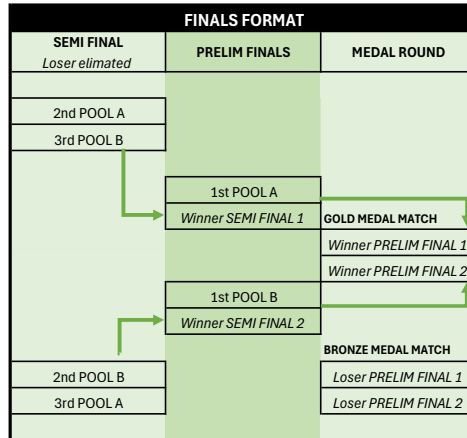

CHRISTIAN SCHOOLS EVENTS NETWORK SECONDARY NETBALL CHAMPIONSHIP FIXTURES

Monday 19th August, 2024

Melbourne Sport Centres - Parkville (State Netball & Hockey Centre)

TIME	COURT 1	COURT 2	COURT 3	COURT 4	COURT 5	COURT 6	COURT 7	COURT 8	COURT 9
10:00	BELG vs EDIN	CHWY vs NORT	CHPA vs WANW	HTDL vs REDR	BELG vs COVE	REDR vs EDIN	CHWY vs WANW		
10:25	BELG vs COVE	CHPA vs EDIN	COVE vs HTDL	CHPA vs MTEV	BELG vs NORT	CHPA vs COVE	BELG vs MTEV	CHPA vs CHWY	
10:50	BELG vs CHWY	EDIN vs NORT	CHPA vs HTDL	REDR vs WANW	HTDL vs BELG	WANW vs REDR	EDIN vs CHWY		
11:15	COVE vs HTDL	EDIN vs MTEV	COVE vs BELG	MTEV vs EDIN	CHWY vs BELG	HTDL vs CHPA	CHPA vs BELG	CHWY vs HTDL	
11:40	NORT vs BELG	CHWY vs EDIN	REDR vs CHPA	WANW vs HTDL	COVE vs HTDL	EDIN vs WANW	CHWY vs REDR		
12:05	HTDL vs BELG	MTEV vs CHPA	BELG vs HTDL	EDIN vs CHPA	NORT vs CHWY	COVE vs HTDL	CHWY vs MTEV	HTDL vs CHPA	
12:30	LUNCH BREAK								
13:00	SEMI FINAL 1	SEMI FINAL 2	SEMI FINAL 1	SEMI FINAL 2	SEMI FINAL 1	SEMI FINAL 2	HTDL vs BELG	MTEV vs CHPA	
13:30	SEMI FINAL 1	SEMI FINAL 2	SEMI FINAL 1	SEMI FINAL 2					
14:00	PRELIM FINAL 1	PRELIM FINAL 2	PRELIM FINAL 1	PRELIM FINAL 2	PRELIM FINAL 1	PRELIM FINAL 2	BELG vs CHWY	MTEV vs HTDL	
14:30	PRELIM FINAL 1	PRELIM FINAL 2	PRELIM FINAL 1	PRELIM FINAL 2					
15:00	GOLD MEDAL MATCH	BRONZE MEDAL MATCH	GOLD MEDAL MATCH	BRONZE MEDAL MATCH	GOLD MEDAL MATCH	BRONZE MEDAL MATCH	GOLD MEDAL MATCH	BRONZE MEDAL MATCH	
15:30	GOLD MEDAL MATCH	BRONZE MEDAL MATCH	GOLD MEDAL MATCH	BRONZE MEDAL MATCH					
16:00									

JUNIOR BOYS		JUNIOR GIRLS	
BELG	POOL A	POOL A	POOL B
CHPA	BELG	CHPA	
CHWY	CHWY	HTDL	
HTDL	NORT	REDR	
MTEV	EDIN	WANW	
INTER BOYS		INTER GIRLS	
POOL A	POOL B	POOL A	POOL B
BELG	CHPA	BELG	CHWY
CHWY	HTDL	HTDL	REDR
NORT	COVE	COVE	EDIN
			WANW
SENIOR BOYS		SENIOR GIRLS	
BELG	CHPA	POOL A	POOL B
HTDL	MTEV	BELG	CHPA
COVE	EDIN	HTDL	MTEV
		COVE	EDIN